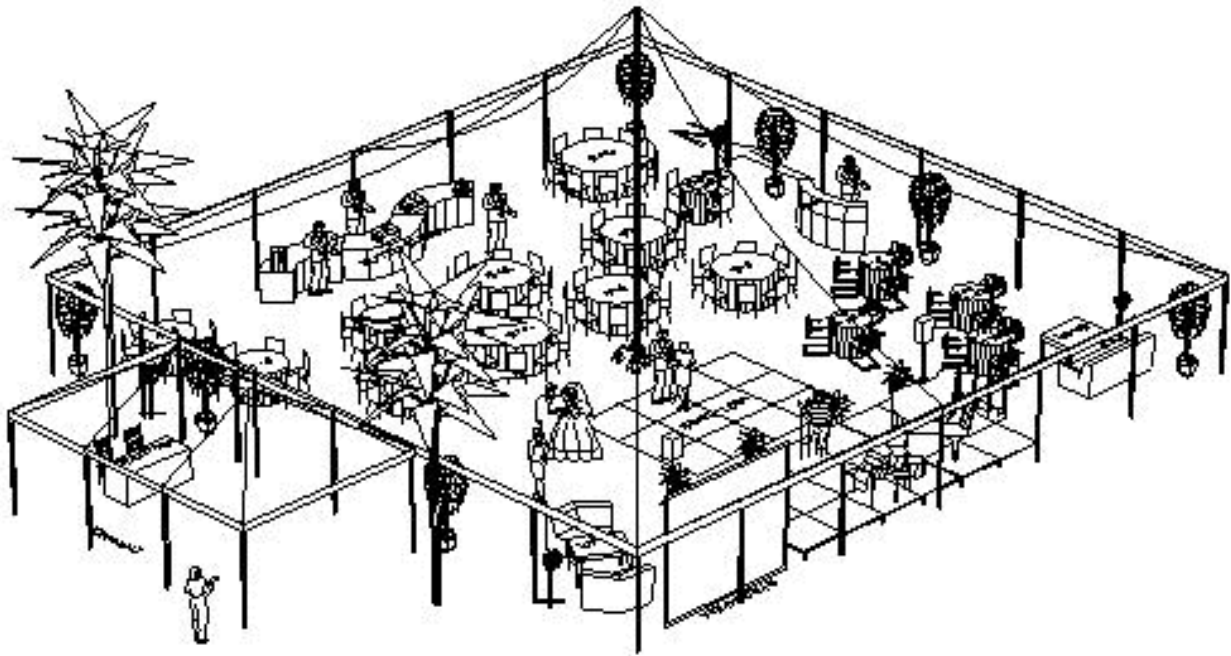

A TRIPLE **A** **A** RENTS **A** & EVENTS INC.

Graphics by Ramiro Beltran

“All Your Rental Needs”

16010 Strathern Street, Van Nuys, CA 91406

Tel: 818-785-1105 • Fax: 818-785-5212 • Email: aaarents@yahoo.com

aaarents.com

Store Hours: Monday – Saturday • 8am – 5pm